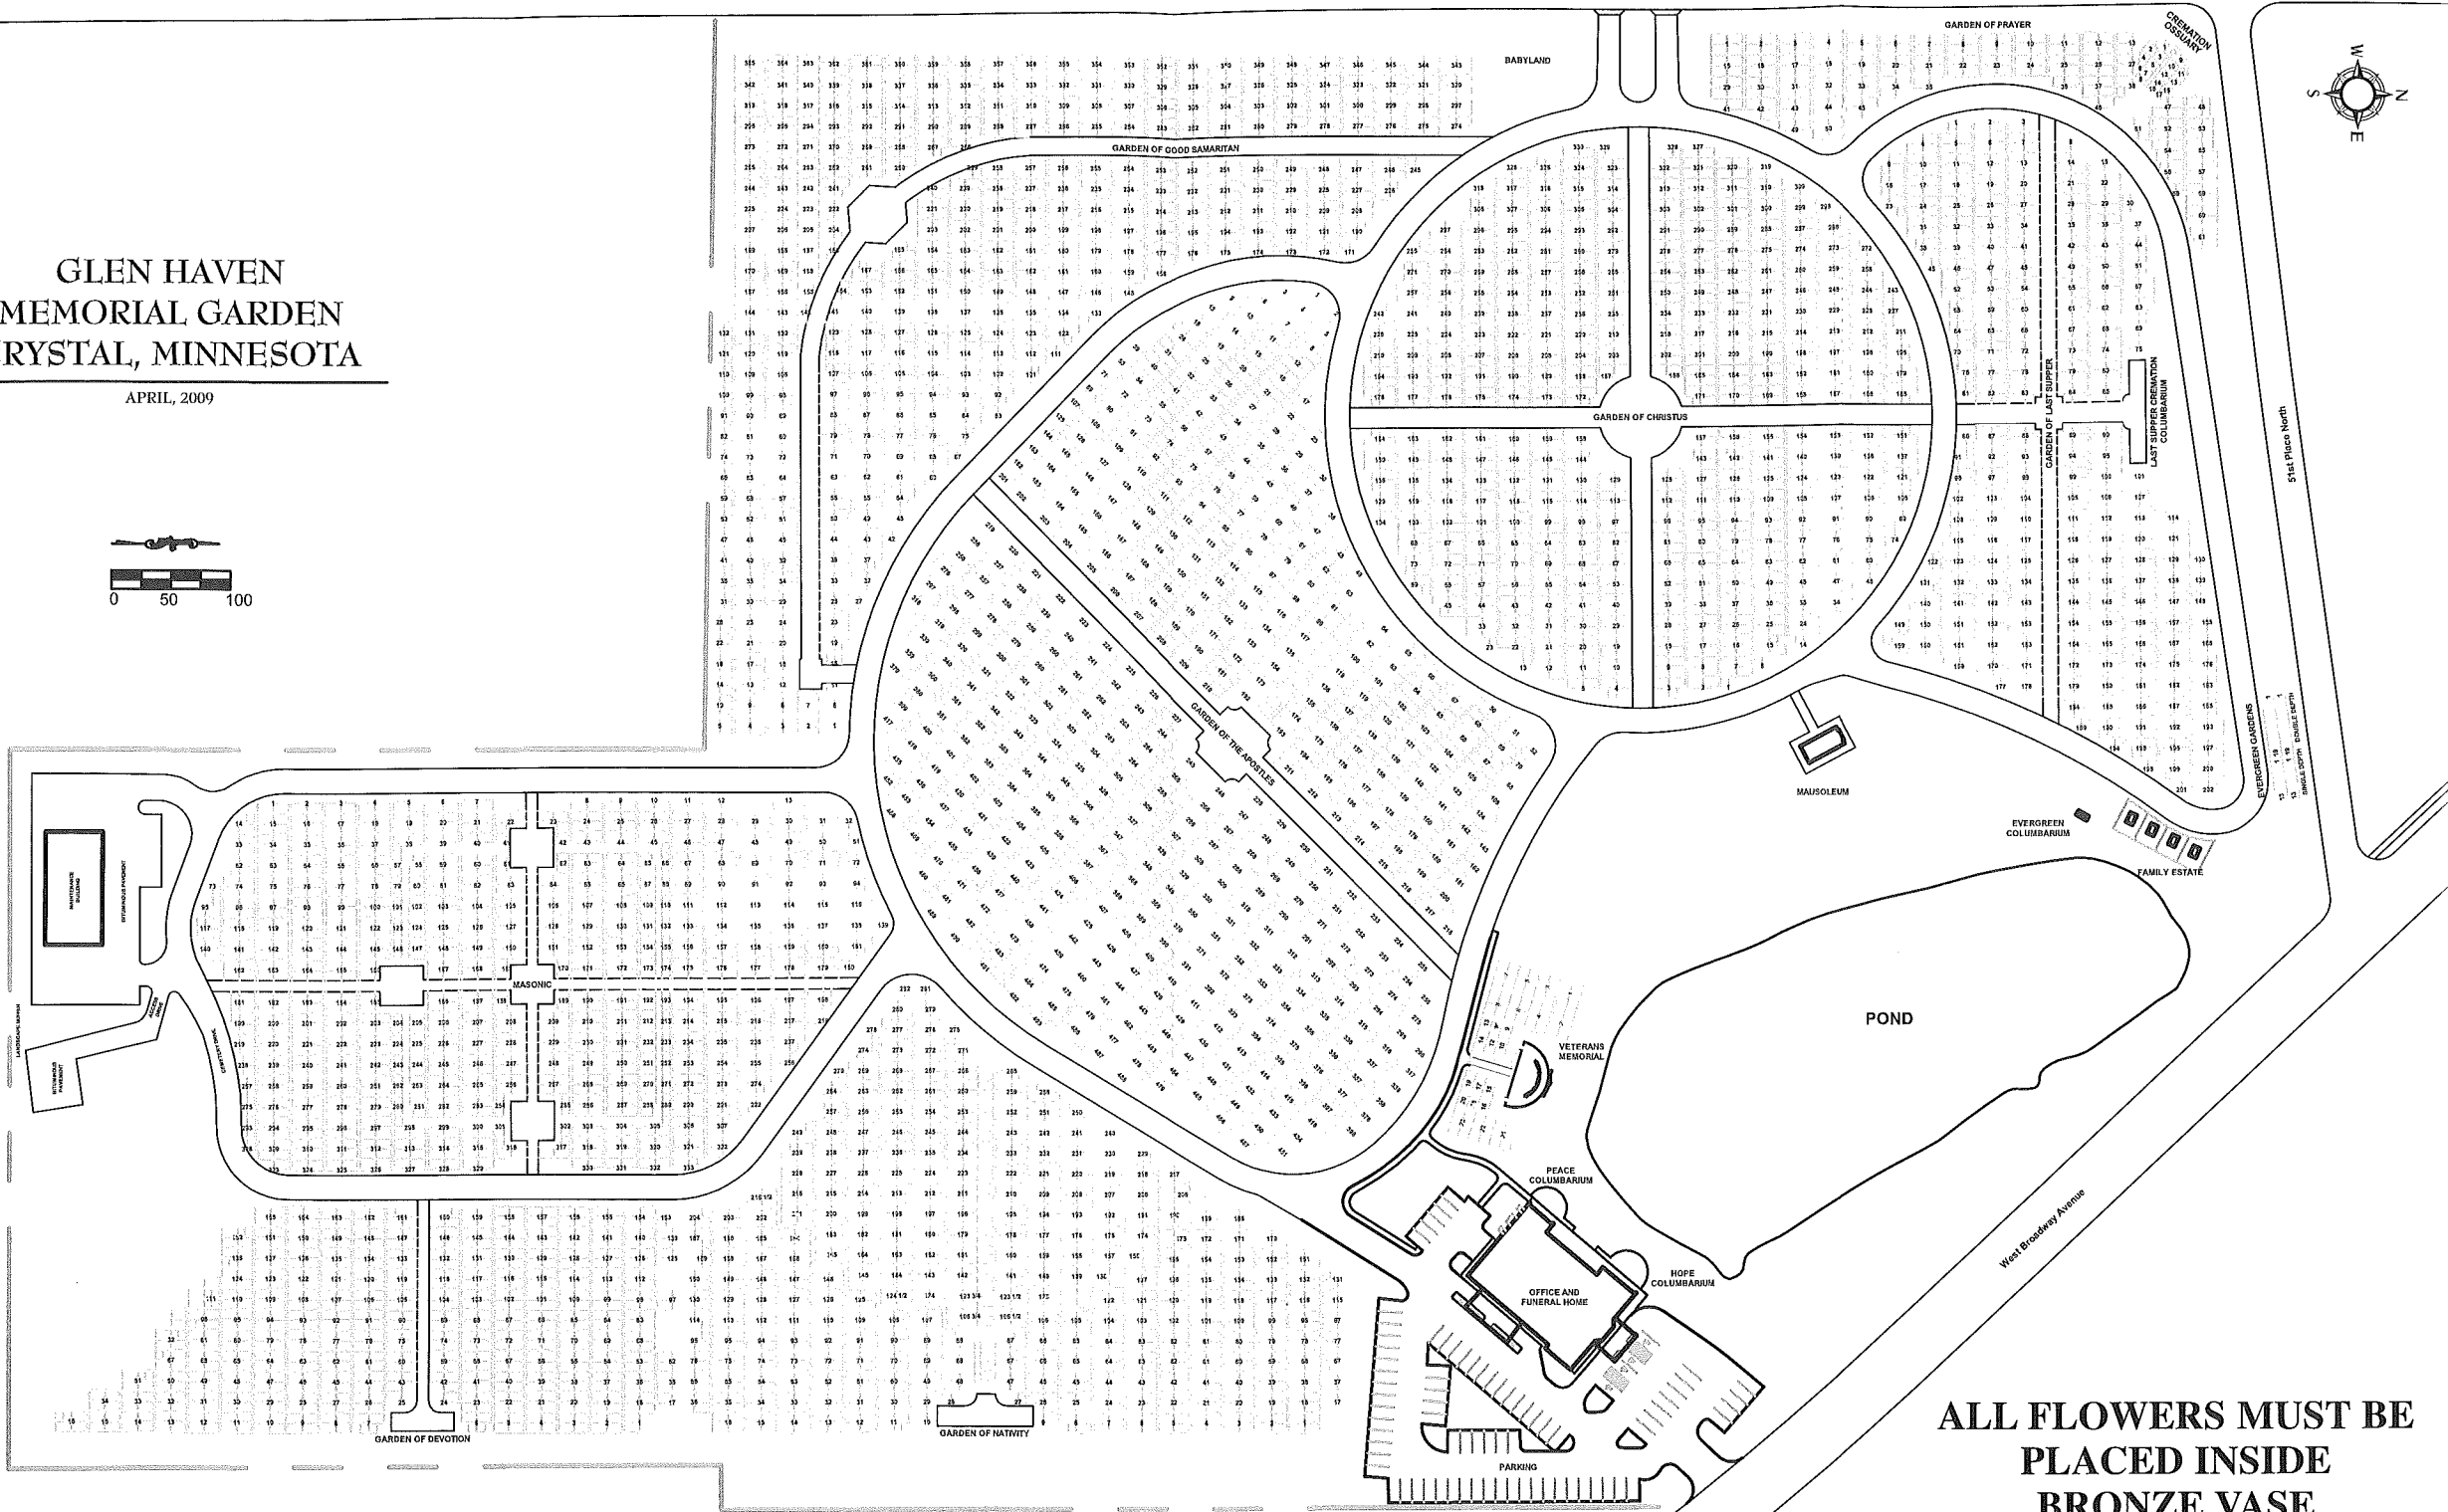

Douglas Drive North

GLEN HAVEN MEMORIAL GARDEN CRYSTAL, MINNESOTA

APRIL, 2009

**ALL FLOWERS MUST BE
PLACED INSIDE
BRONZE VASE**